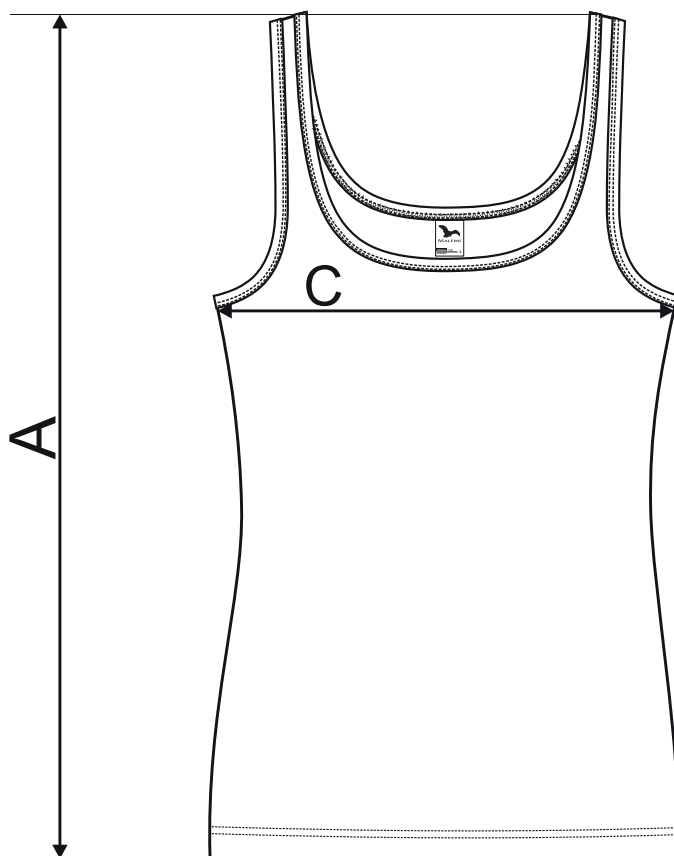

### SIZE SPECIFICATION [cm]

size	XS	S	M	L	XL	2XL
<b>A</b>	60	61	62	63	65	68
<b>C</b>	34	38	42	46	50	54

All size specifications listed are in cm. Accepted tolerance of up to  $\pm 5\%$ .

dámské

134 Basic ♀

SIZE SPECIFICATION [cm]

size	XS	S	M	L	XL	2XL	3XL
A	60	62	64	66	68	70	72
C	41	45	49	53	56	59	63
H	14	15	16	17	18	19	20

All size specifications listed are in cm. Accepted tolerance of up to  $\pm 5\%$ .

### SIZE SPECIFICATION [cm]

size	4	6	8	10	12	[yrs]
<b>A</b>	42	46	52	58	64	
<b>C</b>	33	36	40	42	44	
<b>H</b>	10	12	15	15	17	

All size specifications listed are in cm. Accepted tolerance of up to  $\pm 5\%$ .

### SIZE SPECIFICATION [cm]

size	XS	S	M	L	XL	2XL	3XL	4XL	5XL
<b>A</b>	67	69	71	74	77	80	83	86	89
<b>C</b>	43	47	51	55	60	65	71	77	83
<b>H</b>	18	19	20	21	22	23	24	25	26

All size specifications listed are in cm. Accepted tolerance of up to  $\pm 5\%$ .