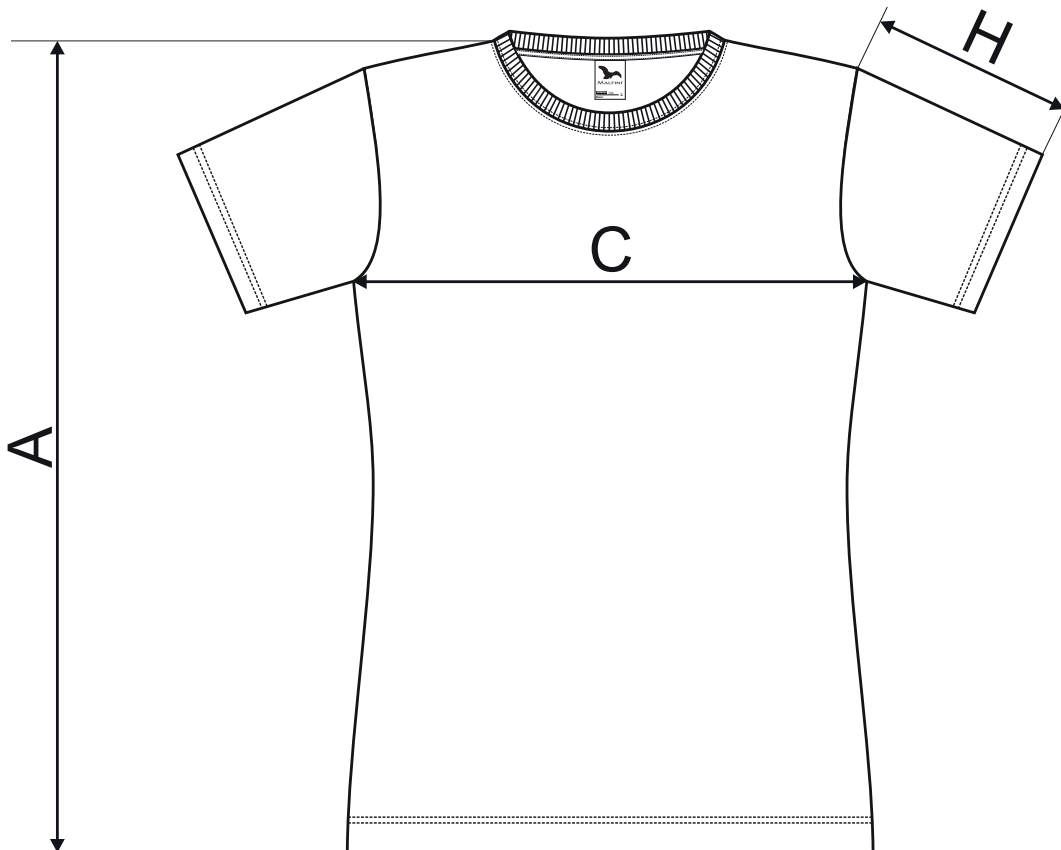

### SIZE SPECIFICATION [cm]

size	XS	S	M	L	XL	2XL
<b>A</b>	60	61	62	63	65	68
<b>C</b>	34	38	42	46	50	54

All size specifications listed are in cm. Accepted tolerance of up to  $\pm 5\%$ .

dámské

134 Basic ♀

SIZE SPECIFICATION [cm]

size	XS	S	M	L	XL	2XL	3XL
A	60	62	64	66	68	70	72
C	41	45	49	53	56	59	63
H	14	15	16	17	18	19	20

All size specifications listed are in cm. Accepted tolerance of up to  $\pm 5\%$ .

### SIZE SPECIFICATION [cm]

size	4	6	8	10	12	[yrs]
<b>A</b>	42	46	52	58	64	
<b>C</b>	33	36	40	42	44	
<b>H</b>	10	12	15	15	17	

All size specifications listed are in cm. Accepted tolerance of up to  $\pm 5\%$ .