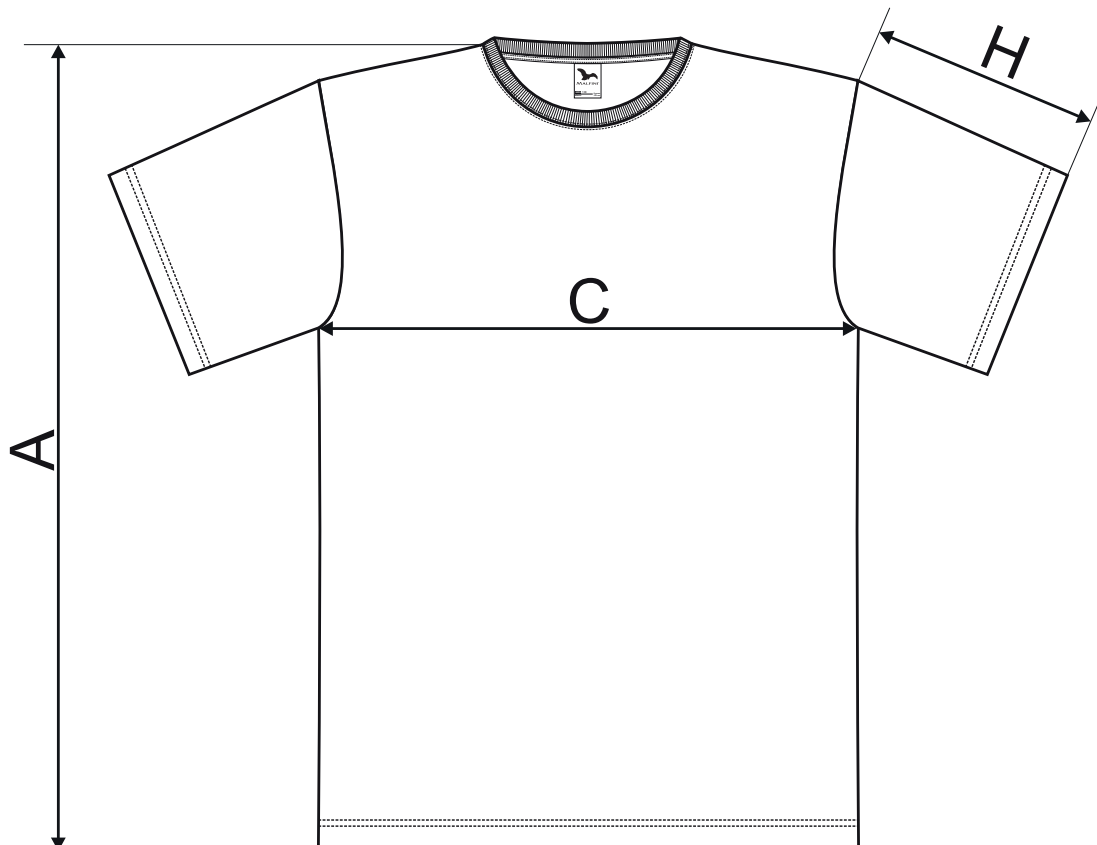

### SIZE SPECIFICATION [cm]

size	XS	S	M	L	XL	2XL
<b>A</b>	60	61	62	63	65	68
<b>C</b>	34	38	42	46	50	54

All size specifications listed are in cm. Accepted tolerance of up to  $\pm 5\%$ .

dámské

134 Basic ♀

### SIZE SPECIFICATION [cm]

size	4	6	8	10	12	[yrs]
<b>A</b>	42	46	52	58	64	
<b>C</b>	33	36	40	42	44	
<b>H</b>	10	12	15	15	17	

All size specifications listed are in cm. Accepted tolerance of up to  $\pm 5\%$ .