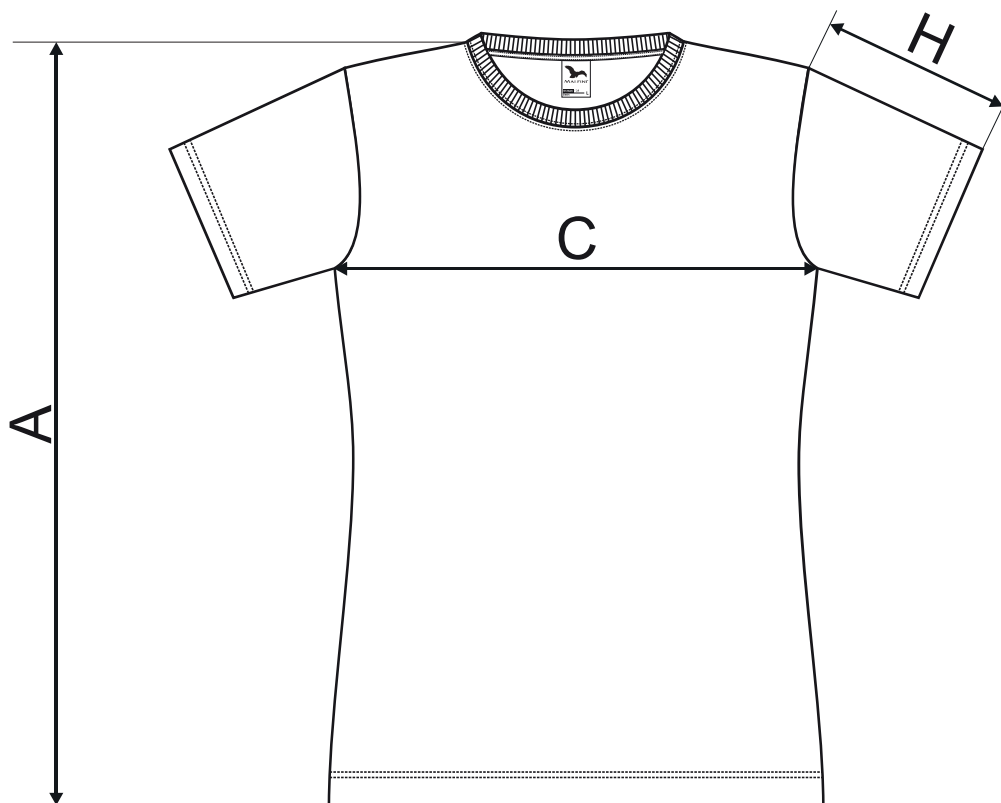

# dámské

## 134 Basic ♀

### SIZE SPECIFICATION [cm]

size	XS	S	M	L	XL	2XL	3XL
<b>A</b>	60	62	64	66	68	70	72
<b>C</b>	41	45	49	53	56	59	63
<b>H</b>	14	15	16	17	18	19	20

All size specifications listed are in cm. Accepted tolerance of up to  $\pm 5\%$ .

### SIZE SPECIFICATION [cm]

size	4	6	8	10		[yrs]
<b>A</b>	42	46	52	58		
<b>C</b>	33	36	40	42		
<b>H</b>	10	12	15	15		

All size specifications listed are in cm. Accepted tolerance of up to  $\pm 5\%$ .

pánské