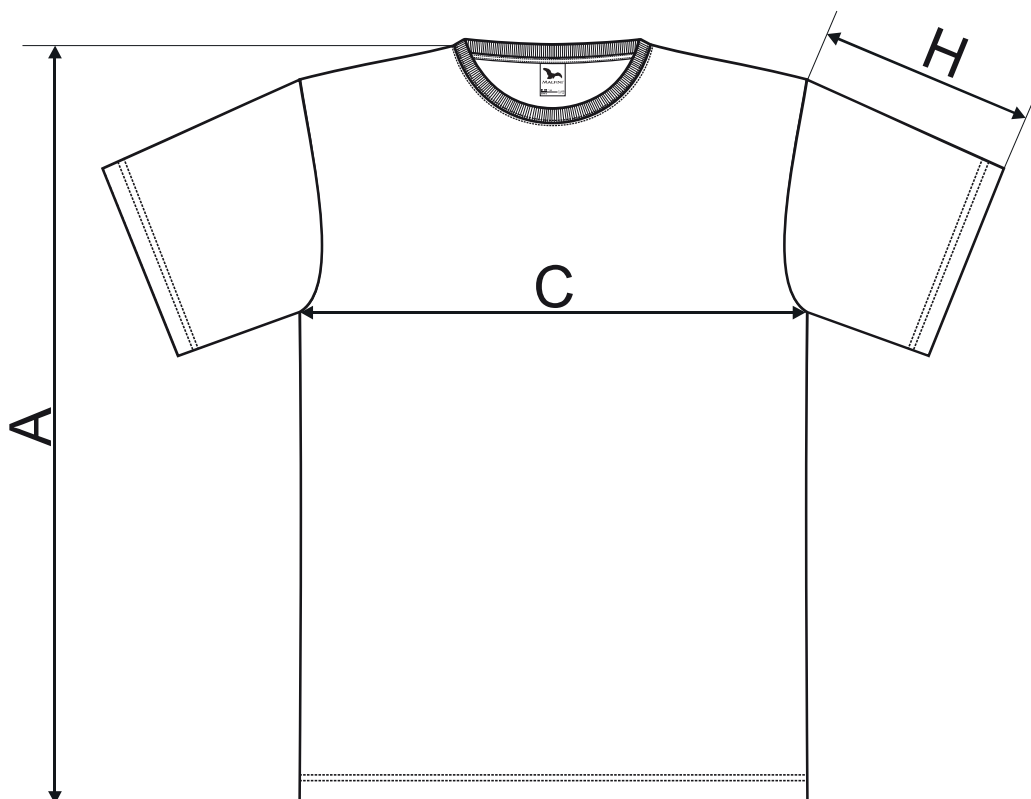

### SIZE SPECIFICATION [cm]

size	XS	S	M	L	XL	2XL	3XL
<b>A</b>	60	62	64	66	68	70	72
<b>C</b>	41	45	49	53	56	59	63
<b>H</b>	14	15	16	17	18	19	20

All size specifications listed are in cm. Accepted tolerance of up to  $\pm 5\%$ .

### SIZE SPECIFICATION [cm]

size	4	6	8	10		[yrs]
<b>A</b>	42	46	52	58		
<b>C</b>	33	36	40	42		
<b>H</b>	10	12	15	15		

All size specifications listed are in cm. Accepted tolerance of up to  $\pm 5\%$ .

pánské